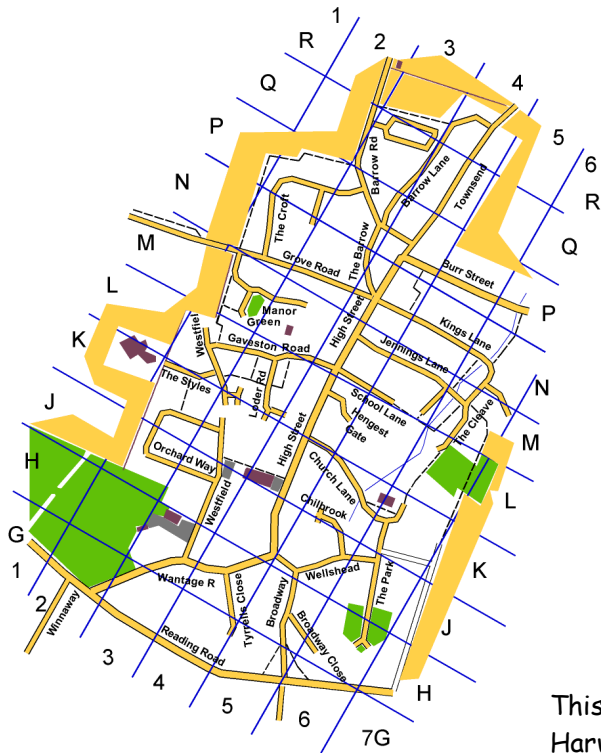

Christmas Photo Competition

You may need a reason to get out over Christmas if the cold weather continues, so where in Harwell Parish are the objects in these photos? Some are south of the village, on the Winnaway – North Drive map. Email news@harwellparish.co.uk with your entry by 10th Jan. – for each photo the square with the feature; so if you think photo 1 is of the east end of the Church then it would be K6. Answers and names of the most observant in the February issue.

7:

8:

9:

10:

11:

12:

1:

4:

2:

5:

3:

6:

This is an extract from Harwell News December 2010, on www.harwellparish.co.uk. On the following page there are larger copies of the maps.

18:

19:

20:

21:

13:

14:

15:

16:

17:

Larger Maps: